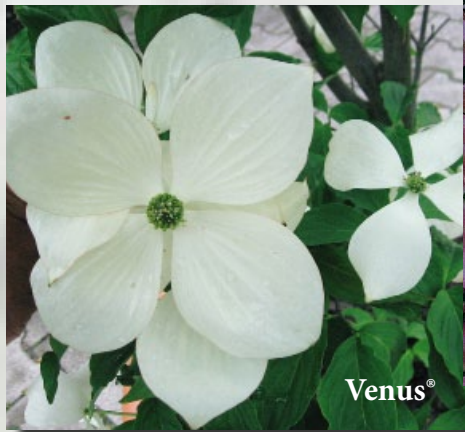

RUTGERS
THE STATE UNIVERSITY
OF NEW JERSEY

Dogwood Varieties

- Aurora®
- Celestial® Constellation®
- Hyperion® Red Beauty®
- Red Pygmy® Rosy Teacups®
- Ruth Ellen® Saturn® Stardust®
- Starlight® Stellar Pink®
- Variegated Stellar Pink®
- Venus®